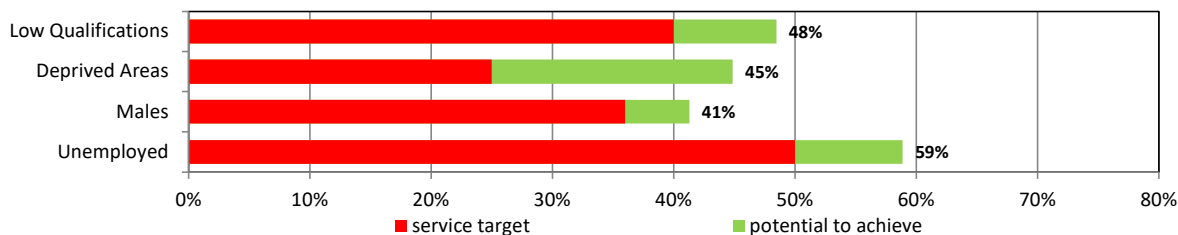

Target Groups