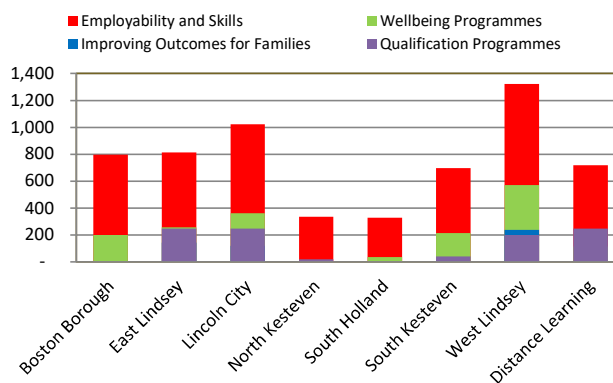

Adult Skills and Family Learning Service Planned Provision for 2022/2023

The LCC Adult Skills & Family Learning programme is designed to fill the gaps and provide accessibility to provision for learners where there are gaps in FE provision. Skilful planning and good partnership working ensures inbuilt progression routes are in place to other provision.

High Level Overview

Theme	Employability and Skills	Wellbeing Programmes	Improving Outcomes for Families	Qualification Programmes	TOTAL
Learning Places	6,034	1,755	503	1,008	9,300
% of total	65%	19%	5%	11%	100%

Learning Places by Commissioning Theme

Non Accredited	Employability and Skills	Wellbeing Programmes	Improving Outcomes for Families	Qualification Programmes
Boston Borough	797	200	-	-
East Lindsey	813	258	145	249
Lincoln City	1,023	360	120	248
North Kesteven	336	-	-	20
South Holland	329	36	-	-
South Kesteven	697	214	-	42
West Lindsey	1,321	573	238	202
Distance Learning	718	114	-	247
TOTAL	6,034	1,755	503	1,008