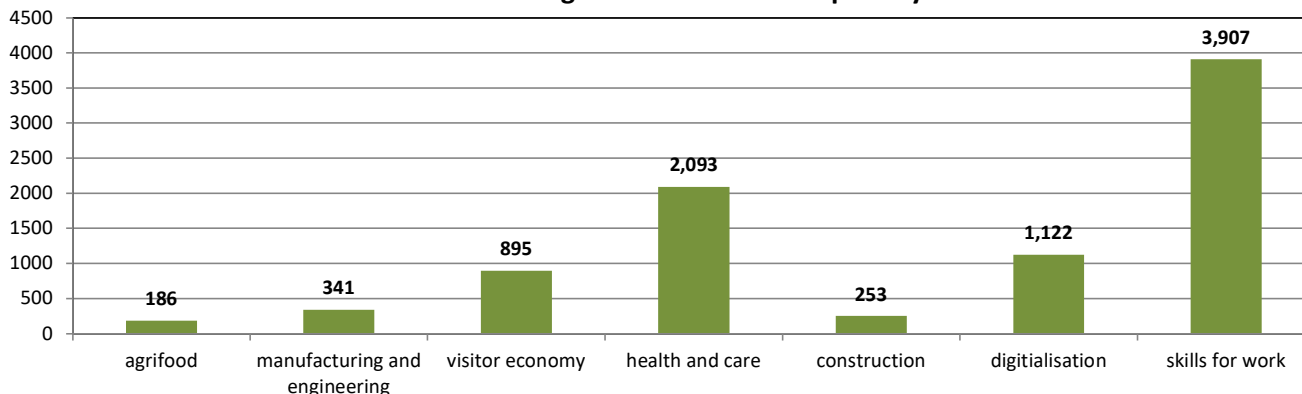

Planned Learning Places linked to LEP priority sectors